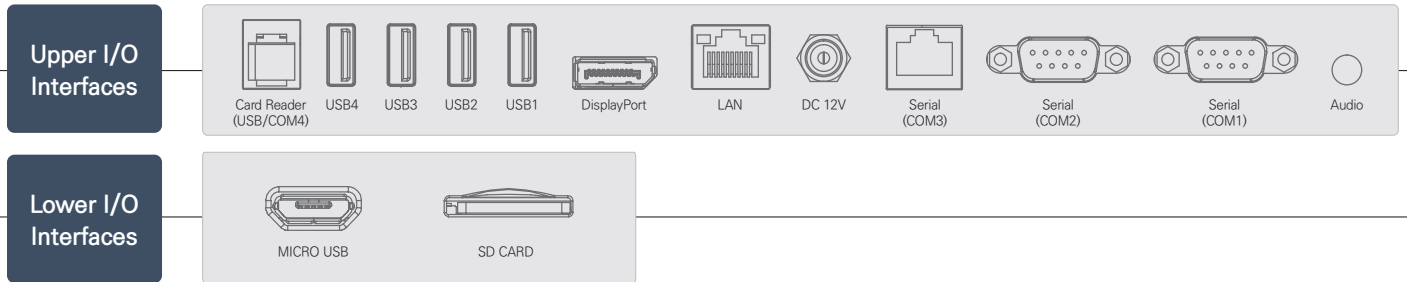

# VARIOUS I/O INTERFACE PROVIDED

- ✓ Various serial port
- ✓ Wide rooms between I/O ports

**One Touch**  
installation of  
2nd display

**Glass touch panel**  
Vivid view,  
No matter how long  
you look at

**Tighten connection**  
for power

## Specification

A-200	
<b>System</b>	
Operation System	Android 8.1
Processor	Rockchip RK3288 (Quad-core Cortex-A17)
Storage	eMMC 16GB
Sytem Memory	DDR3L 2GB
Primary Display	15.6" LCD WLED Backlight [(FHD / 1920 x 1080 / 350cd/m <sup>2</sup> (Typ))]
Touch panel	PCAP 10 Point Multi-touch
Speaker	2Wx 2 Channel / Stereo
<b>Network</b>	
WiFi	802.11b/g/n 2.4 GHz
Bluetooth	Bluetooth 4.2
Ethernet	1x RJ45 ethernet 10Mb/100Mb/1000Mb
<b>I/O Interfaces</b>	
External I/O Ports	2 x RS232 (DB9)   1 x RJ50   1 x Stereo + Mic Audio jack 3.5mm 1 x DC Jack (5.5 / 2.5) screw type   1 x RJ45 (LAN)   1 x Display port 4 x USB 2.0 (Type A), 1 x MicroUSB (ADB) 1 x RS232 + USB (RJ11)
2nd Display	1 x DP, included DP signal + 1 x USB + 12V, supported HDMI, DVI, VGA
<b>Peripheral Options</b>	
2nd Display	9.7" or 15" WLED Backlight (1024 x 768 Resolution)
Card Reader	IC Reader & MSR (ISO7816 - Support All Track)
Camera	CMOS Sensor 5M pixels, AF (optional)
<b>Physical Dimension</b>	
Dimension (W x D x H)	382 X 237 X 352 (mm)
Weight	4.0 Kg
<b>Environment</b>	
Power Supply	DC 12V/5A (AC 100V~240V, 60W)
Operation Temperature	Operating: 0 ~ 50°C
Storage Temperature	Operating: -20 ~ 70°C