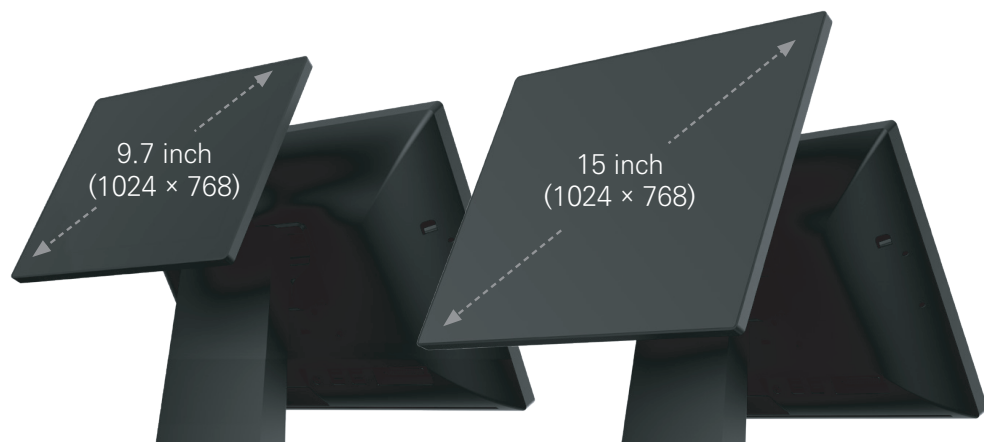

CONTACT US

+82-2-6105-7261/7271

sales2@imupos.com

WATCHING THE
IMU POS · KIOSK
imupos.com