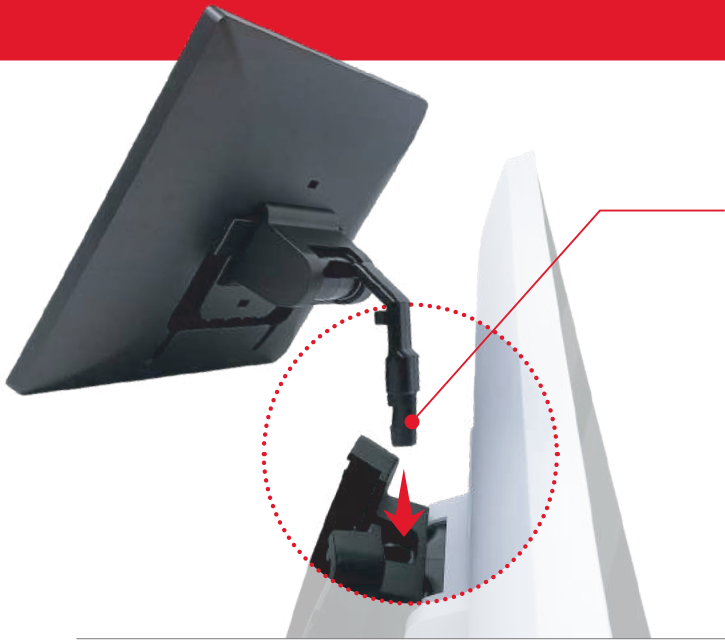

Technology

One-touch installation of 2nd display

- ✓ Easy and quick installation with automatic coupling structure (Takes 2 minutes)
- ✓ One integrated Cable Structure