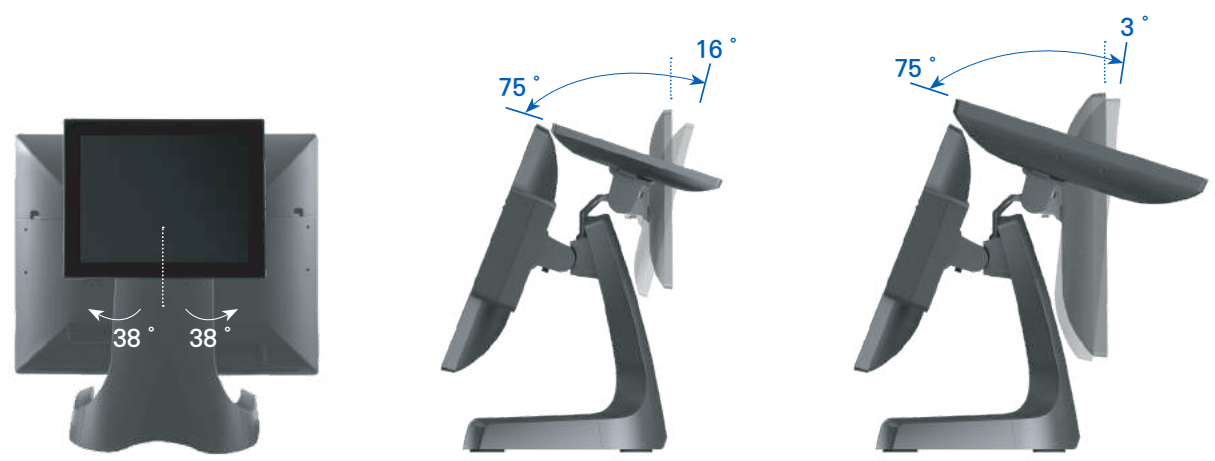

# imu 2nd Display

9.7" / 15"

imu 2nd Display provide customer order and convenience

TFT LCD  
Display

True-Flat Capacitive  
10 Point Multi-touch  
(Optional)

1024 x 768  
Resolution

300 or 350 cd/m<sup>2</sup>  
White Luminance

# One-touch installation of 2nd display

- ✓ Easy and quick installation with automatic coupling structure (Takes 2 minutes)
- ✓ One integrated Cable Structure

Monitor angle

- ✓ Rotate the 2nd display by 38degree left and right. (for both 9.7" and 15")
- ✓ Designed to be user-friendly, adjust the angle by rotating up and down.

Specification

	9.7 "	15 "
Display Type	TFT LCD	
Touch (Optional)	True-Flat Capacitive 10 Point Multi-touch	
White Luminance	350 cd/m <sup>2</sup>	300 or 350 cd/m <sup>2</sup>
Resolution	1024 x 768 (px)	
Interface	DisplayPort (Included USB2.0 / DC 12V)	
Output Port	USB2.0 x 1	
Viewing Angle (Min)	80 ~ 89 °	
LED Life Time (Min)	15000 Hrs	50000 Hrs
Temperature (Operation /Storage)	0 ~ 50°C	
Dimensions (W x D x H)	241.2 x 25 x 194.2 (mm) *Exclude HINGE	360 x 35 x 284 (mm) *Exclude HINGE
Weight	930 g	2.60 kg